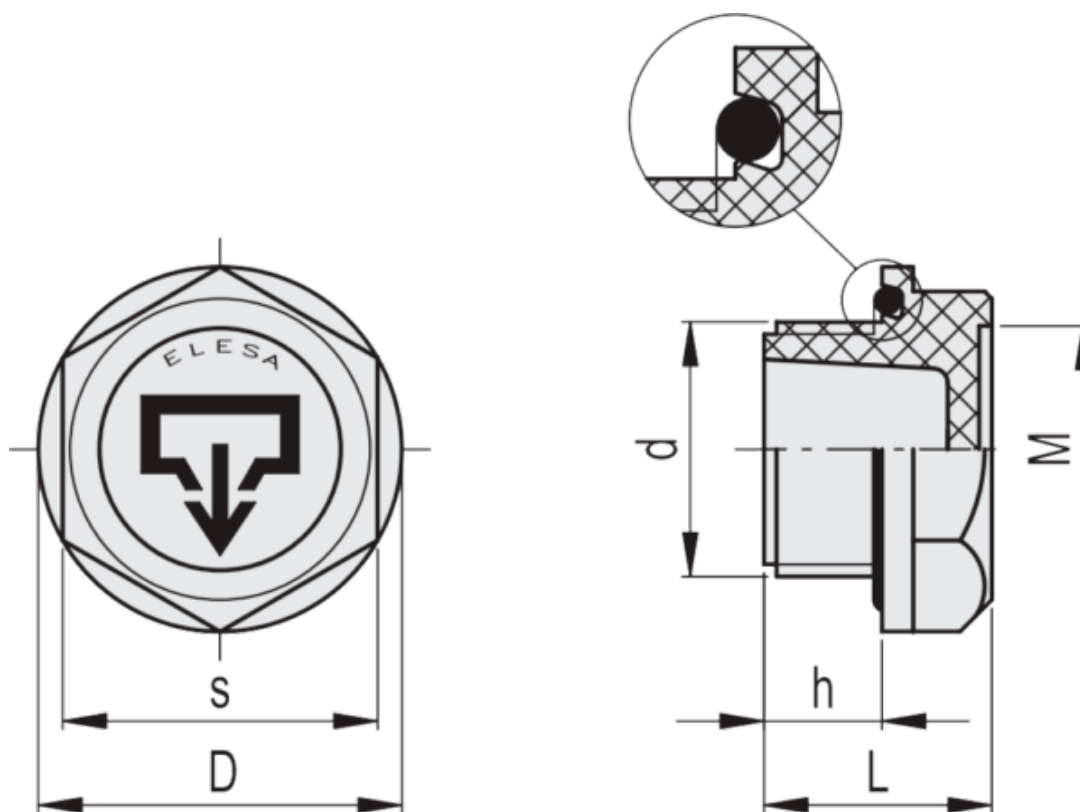

# Data Sheet

Article number: 2311158885

Description: E+G Plug  
TSR. 14x1.5

## Measures

d = M 14x1.5

D = 22

h = 9

L = 17

M = 15

s = 19

Weight (g) = 4